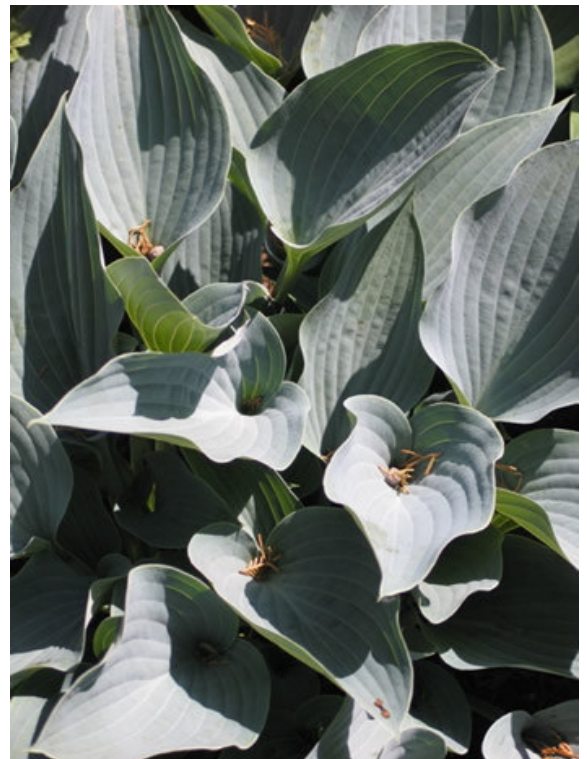

Photo courtesy of Rick Goodenough

H. 'Christmas Tree Gala' Seedling (Van Wyk - NR)

'Christmas Tree Gala' x OP Seedling, 4 yrs old. Very nice large plant with heavy substance, also has nice cream with blue spring color. This plant from 'Christmas Tree Gala' has proven to be a very fertile parent of many seedlings. This plant has not been named yet, so here is your chance to name a hosta and register the plant if you wish. Large one to two crowns of this seedling will be sent. Donated by Bruce and Trudy Van Wyk.

Photo courtesy of Rick Goodenough

H. 'Purple Verticulated Elf' (Benedict - 2003)

'Purple Verticulated Elf' represents one of the best of the best for intense blue color on a plant which holds its color well throughout the season until frost puts it down. Being a rare Benedict plant makes it desirable to the collector, and its high fertility makes it desirable to the hybridizer. Its offspring often carry on the intense blue and also flowers placed 360 degrees around the scape. Once offered in small numbers retail, it was quickly snapped up and has become unavailable once again except from collectors. Last offer brought in the \$300 range at live auction. Do not miss it this time. A strong double or better division with a well balanced root system is offered by Don Dean.

Photo courtesy of Don Dean

H. 'Simply Sharon'

(Benedict/ Kuk - 2004)

This is a medium sized hosta with a ripply blue-green edge that tri-colors to a yellowy/cream center.

'Simply Sharon' may at first glance look similar to some other hostas, but it is unique and highly desired. The division is originator stock which was from Bob Kuk's plant and a birthday present to Sharon Ziarek after which it was named. The plant from collector Ken Ziarek was only once accidentally put on the market at an AHS auction. This rare, "never" offered beauty